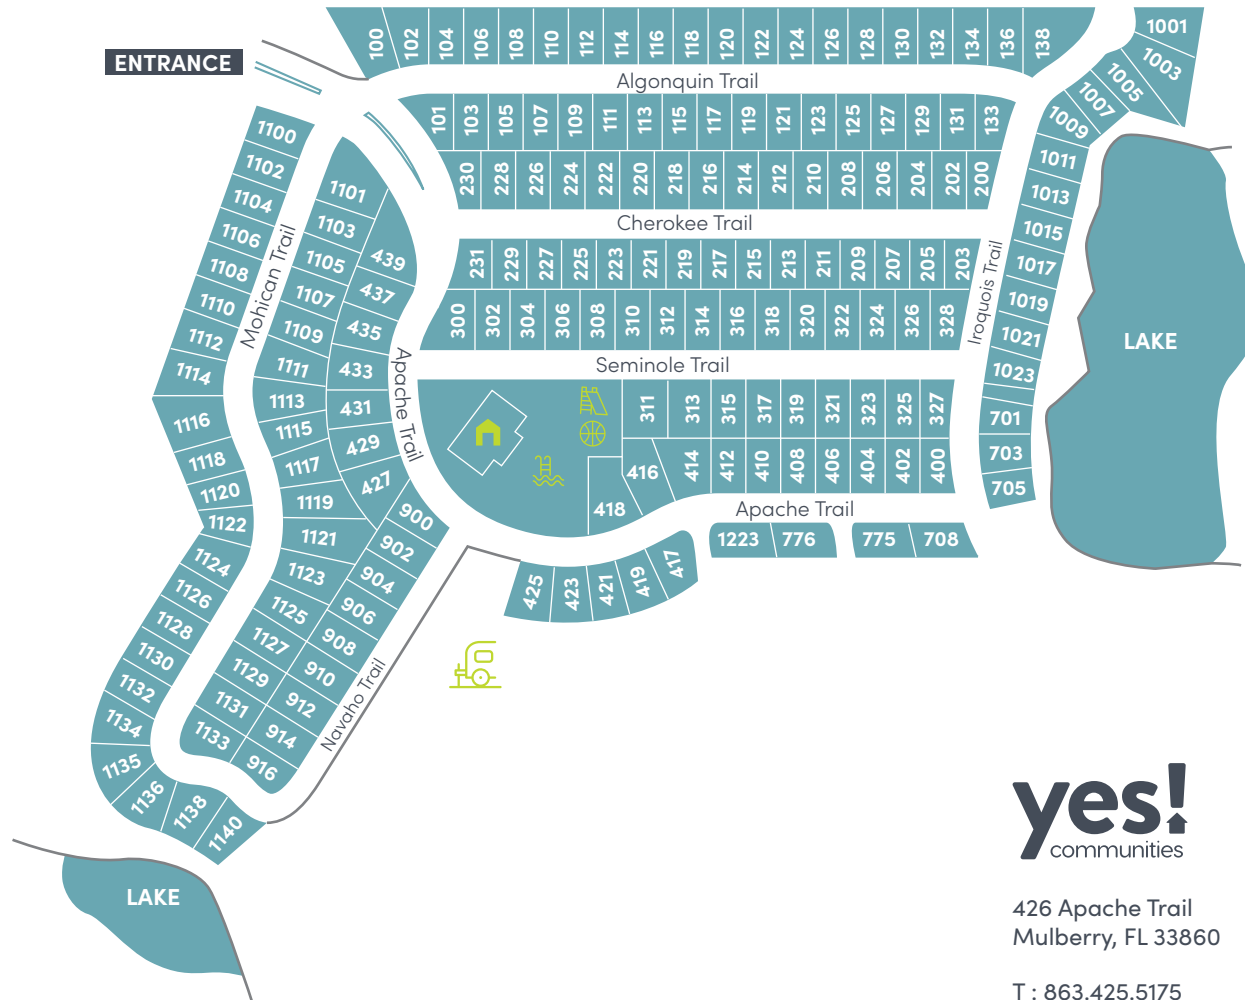

Paradise Lakes

yes!
communities

426 Apache Trail
Mulberry, FL 33860

T : 863.425.5175

Visit us online at:
yescommunities.com

Number of sites: 181

Amenities:

-  Swimming Pool
-  Clubhouse
-  Playground
-  Basketball Court
-  RV Storage